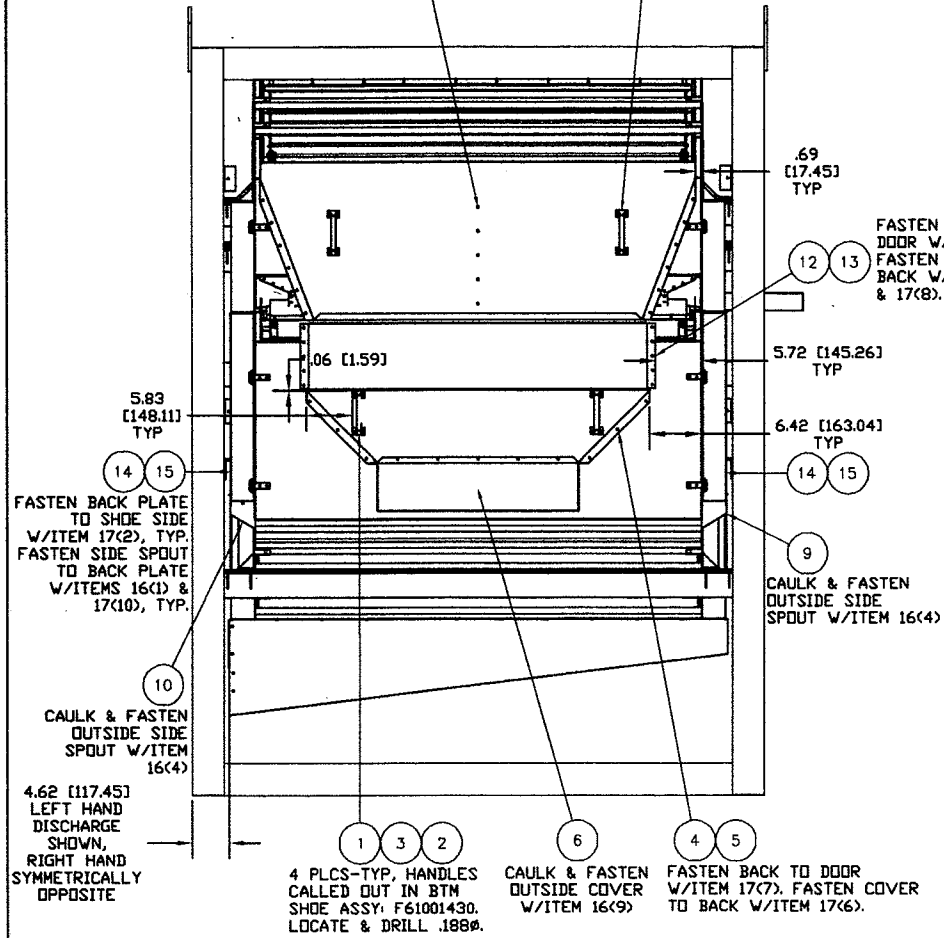

FASTEN BACK TO DOOR W/ITEM 17(7). FASTEN STIFFENER TO BACK W/ITEM 16(2) & 17(3). FASTEN COVER TO BACK W/ITEMS 16(4) & 17(8). FASTEN COVER TO STIFFENER W/ITEM 16(5).

2 PLCS, FOUR FASTENERS PER HANDLE

11 8 7

18 1 3 2